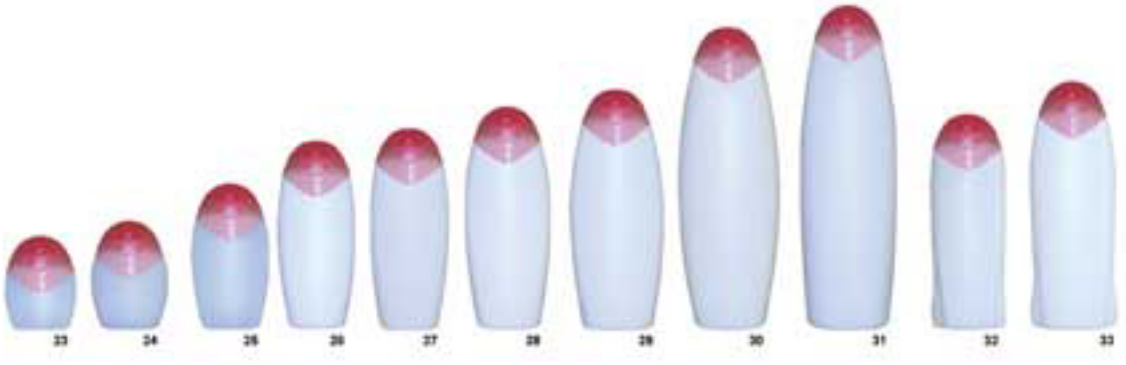

NEW!! COILING SOON polished DOND and ROND closure

The DOND and ROND closure will fit the existing SHB DOND range of bottles offering you the customer with an infinite range of bottles and cap colour combinations. In addition to the existing DOND range we are designing new bottles over the next few months. All of these bottles are also available with our new BOND and BOND3 closures!

1 DOND 2-12 DOND-A 13-14 DOND-P 15-16 DOND-C 17 DOND-R 18 DOND-Y 19 DOND-X 20 DOND-S 21 DOND-W
22 ROND 23-21 DOND-A 22-23 DOND-P 24-25 DOND-C 26 DOND-R 27 DOND-Y

04 2007

DESIGN STANDARD PACKAGING
by Stolle Health and Beauty